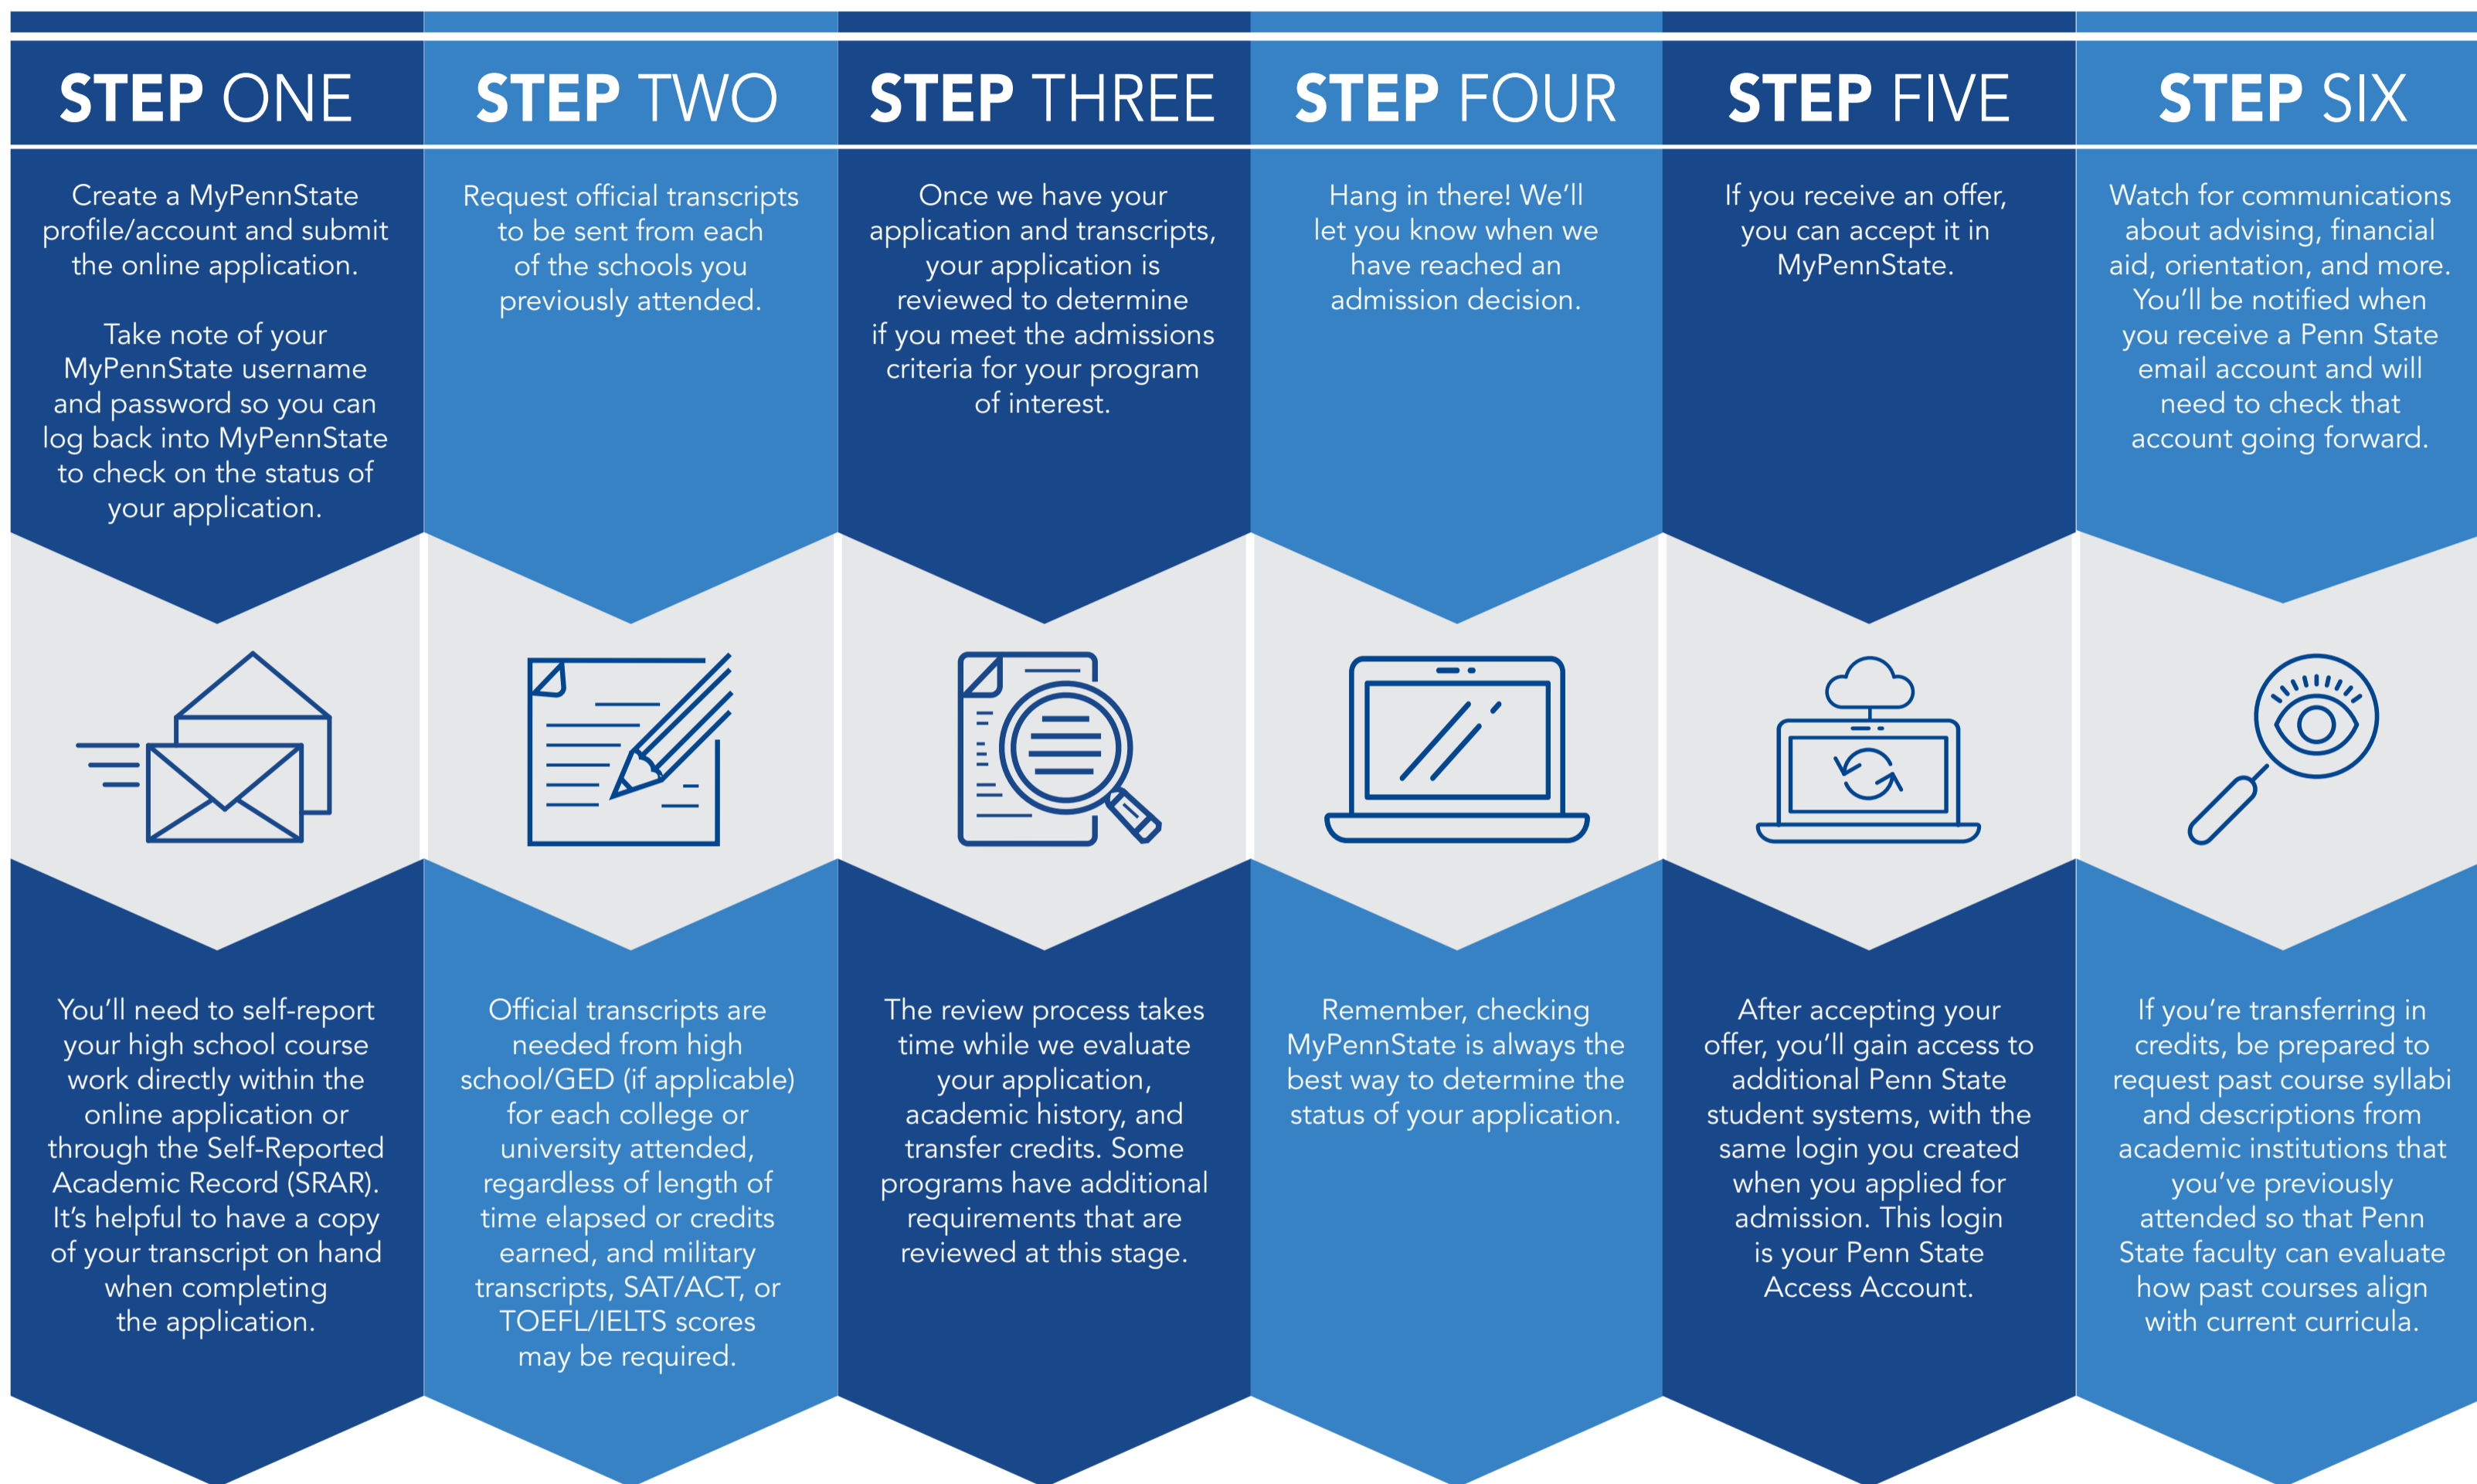

Undergraduate Application Process

Admissions counselors are available to answer your questions at any point in the application process.

Connect with us at:

worldcampus@psu.edu

Live chat at worldcampus.psu.edu